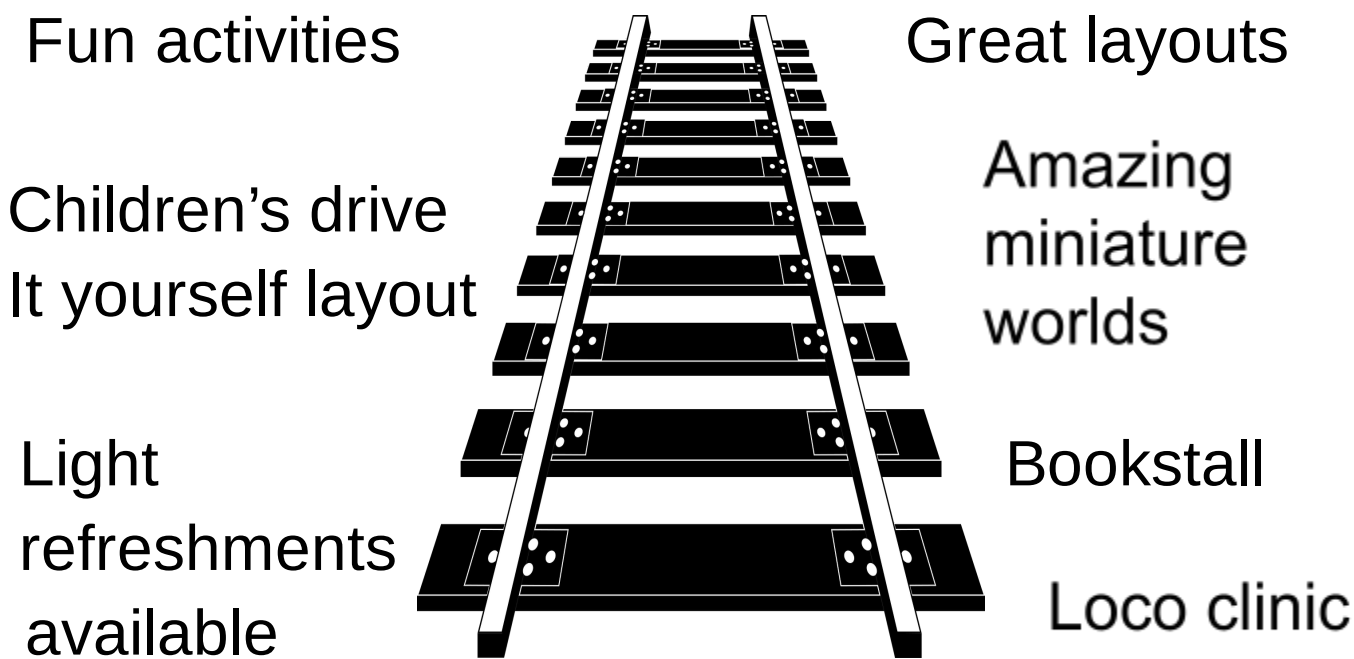

Orpington & District Model Railway Society Presents
The Pratts Bottom Model Railway
Exhibition

21st May 2022 10am-5pm
22nd May 2022 10am-4pm

Huge selection of used model railway items for sale

Pratts Bottom Village Hall
Norsted Lane
off Rushmore Hill
BR6 7PQ